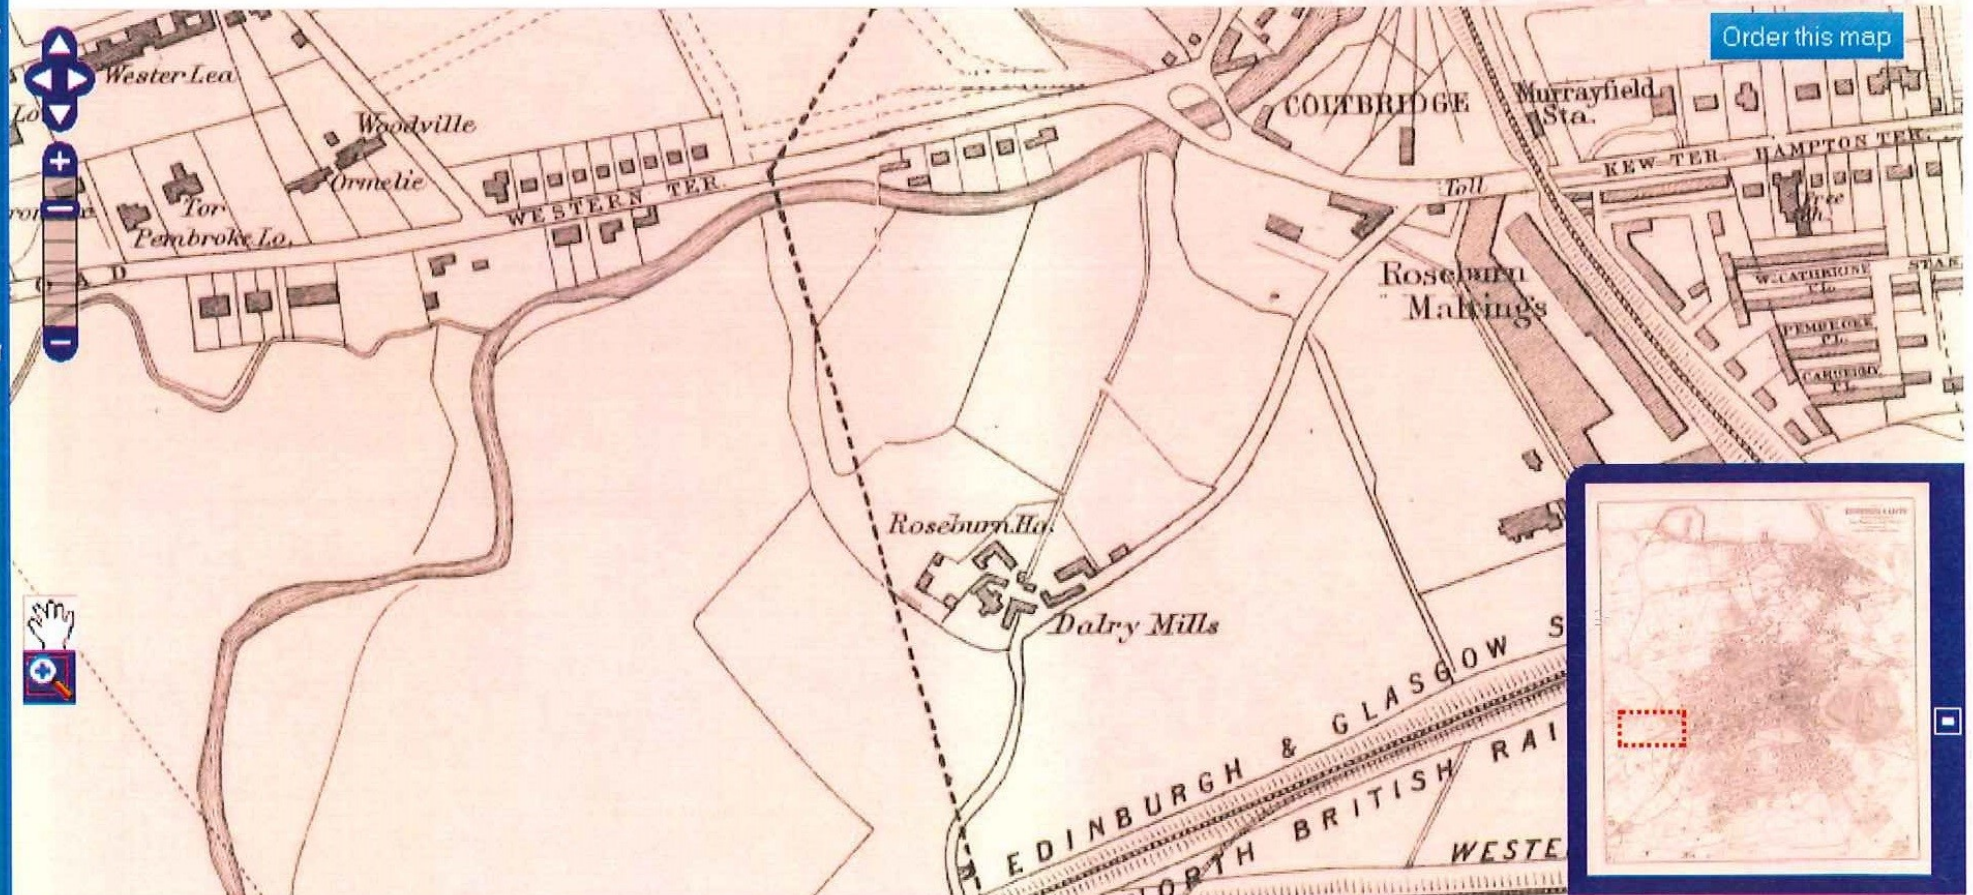

1882

Plan of Edinburgh and Leith with Suburbs Constructed for the Post Office Directory by John Bartholomew [\[more info\]](#)

Town Plans / Views. 1580-1919

Order this map

TIP: Hold [Shift] key, and select (drag cursor) to the area of interest

1917

Post office plan of Edinburgh, Leith and Portobello. Constructed from ordnance and actual surveys by John Bartholomew 1917-1918 [more info]

Town Plans / Views, 1580-1919

Order this map

TIP: Hold [Shift] key, and select (drag cursor) to the area of interest

1932

Post Office Plan of Edinburgh and Leith with Suburbs  
Constructed from Ordnance and Actual Surveys [\[more info\]](#)

Town Plans / Views, 1580-1919

Order this map

TIP: Hold [Shift] key, and select (drag cursor) to the area of interest