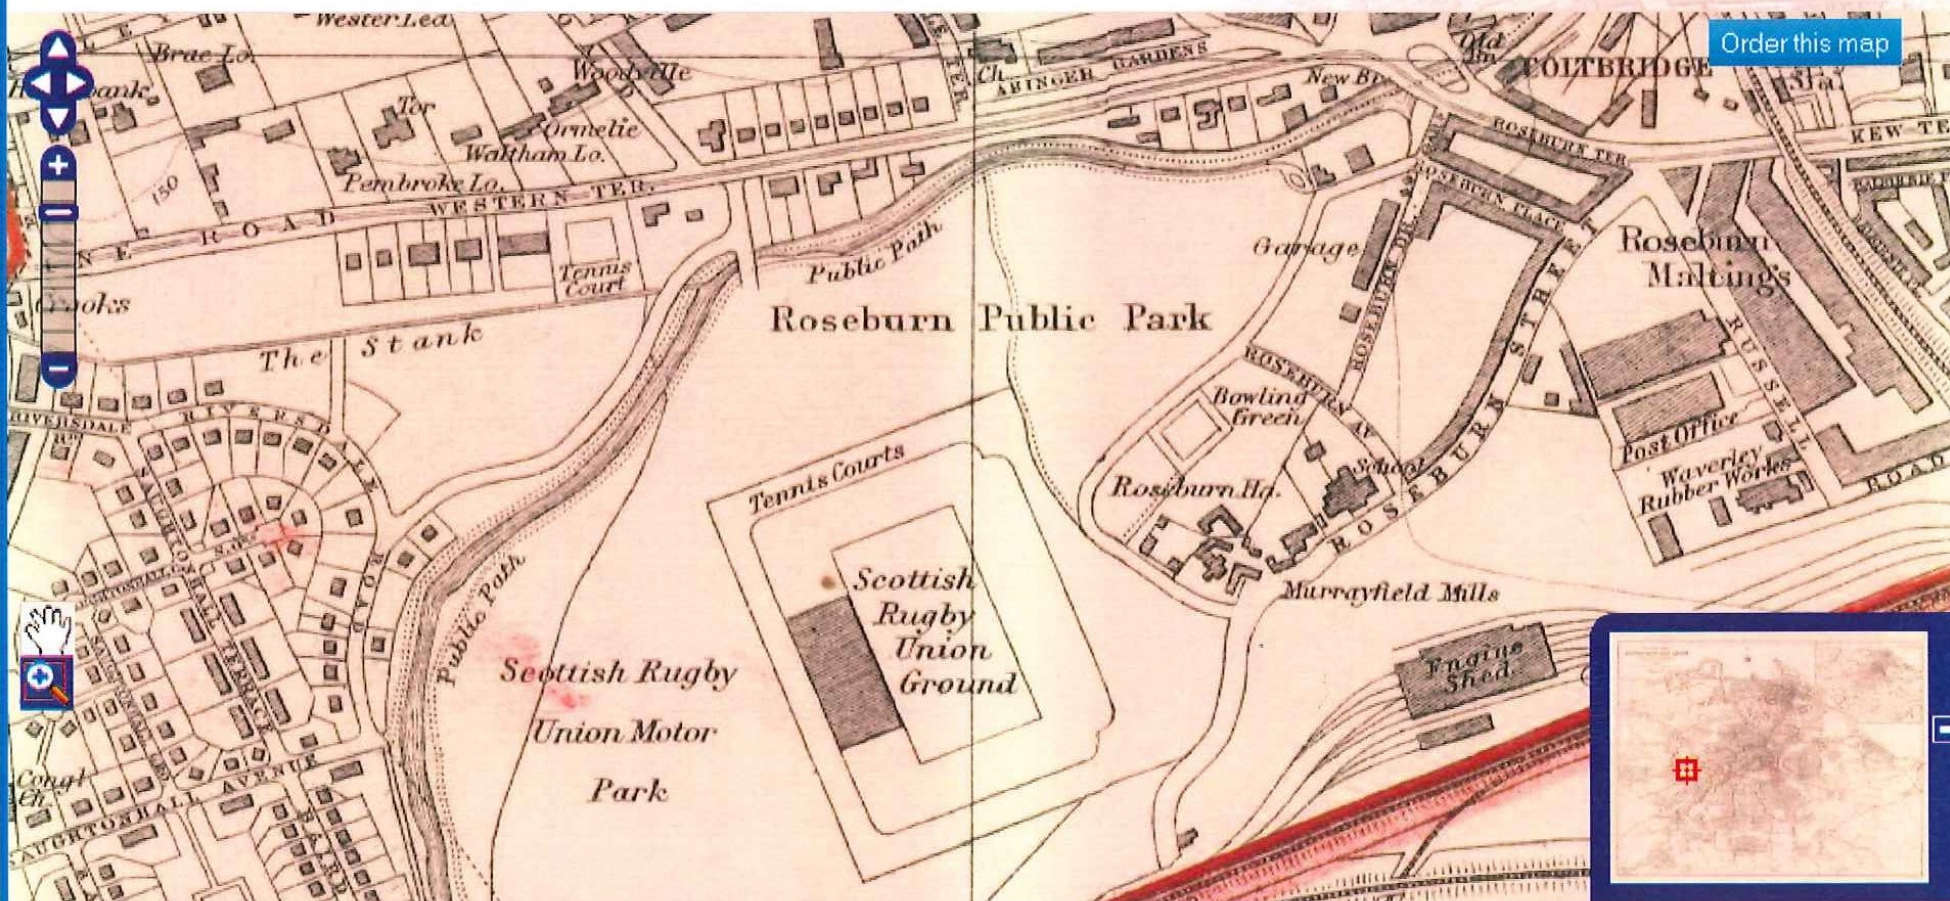

1882

Plan of Edinburgh and Leith with Suburbs Constructed for the Post Office Directory by John Bartholomew [\[more info\]](#)

Town Plans / Views. 1580-1919

Order this map

TIP: Hold [Shift] key, and select (drag cursor) to the area of interest

1917

Post office plan of Edinburgh, Leith and Portobello. Constructed from ordnance and actual surveys by John Bartholomew 1917-1918 [more info]

Town Plans / Views, 1580-1919

Order this map

TIP: Hold [Shift] key, and select (drag cursor) to the area of interest

1932

Post Office Plan of Edinburgh and Leith with Suburbs  
Constructed from Ordnance and Actual Surveys [\[more info\]](#)

Town Plans / Views, 1580-1919

Order this map

TIP: Hold [Shift] key, and select (drag cursor) to the area of interest