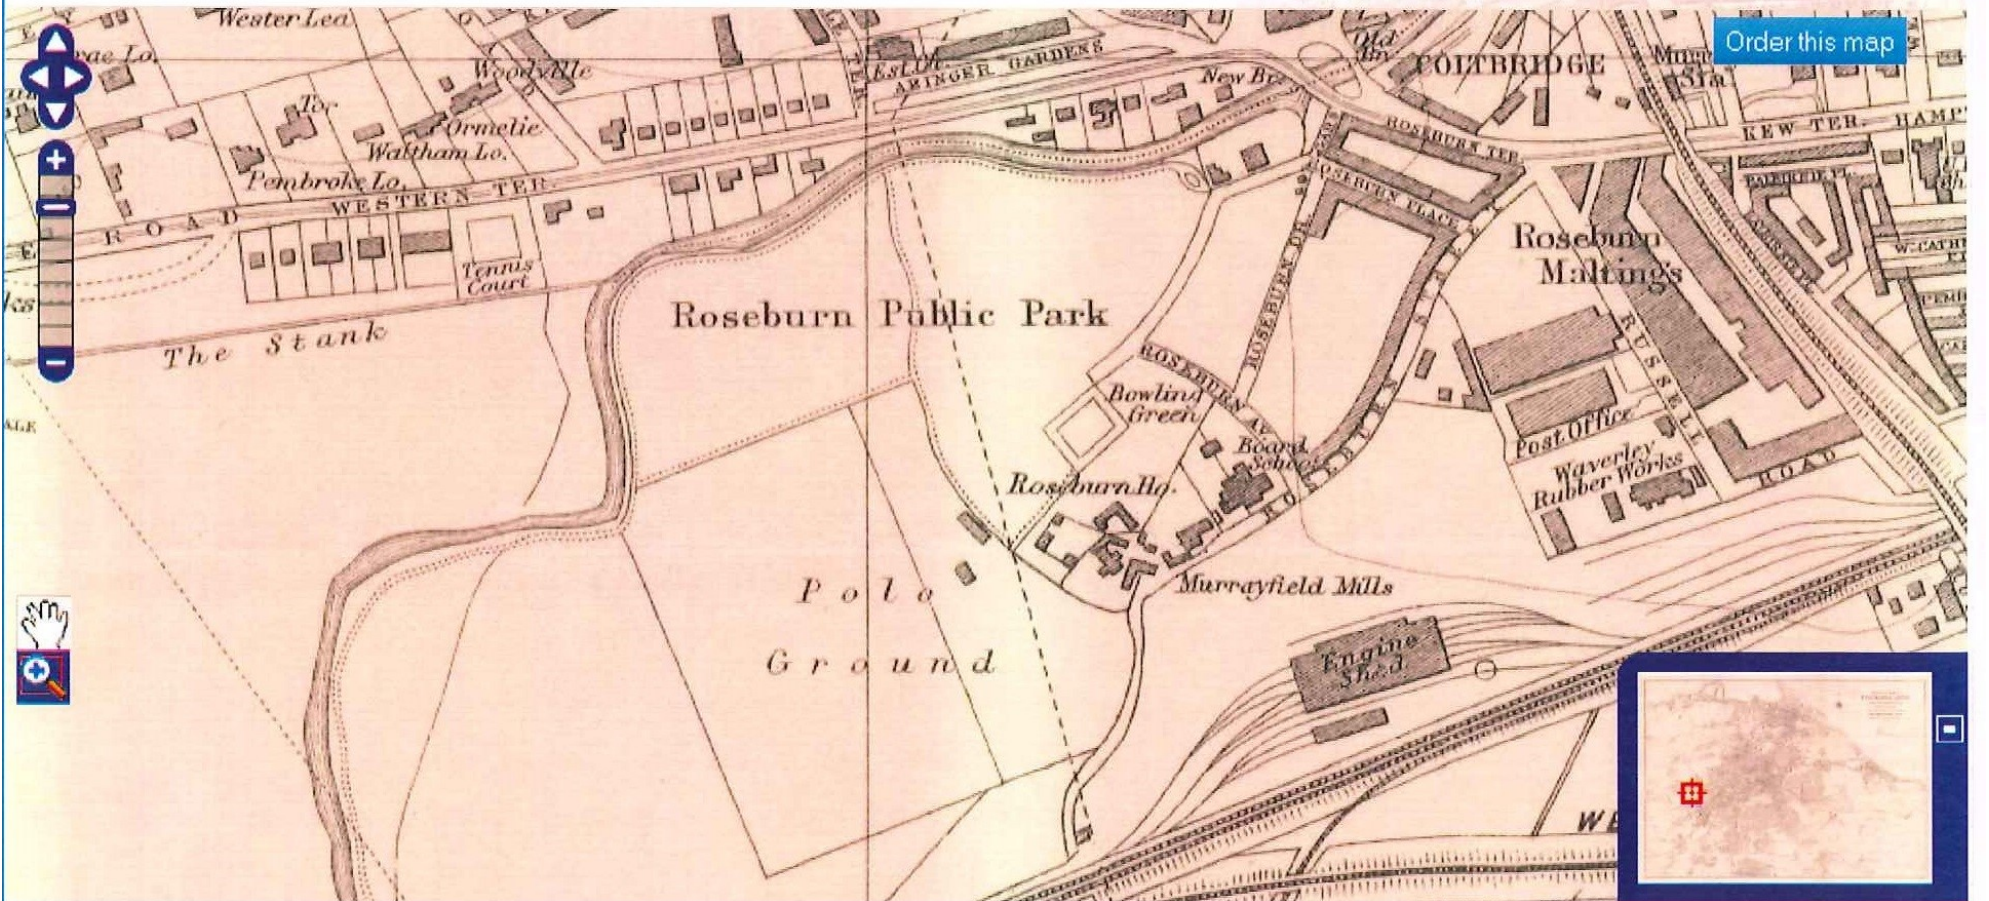

1882

Plan of Edinburgh and Leith with Suburbs Constructed for the Post Office Directory by John Bartholomew [\[more info\]](#)

Town Plans / Views. 1580-1919

Order this map

TIP: Hold [Shift] key, and select (drag cursor) to the area of interest

1917

Post office plan of Edinburgh, Leith and Portobello. Constructed from ordnance and actual surveys by John Bartholomew 1917-1918 [more info]

Town Plans / Views, 1580-1919

Order this map

TIP: Hold [Shift] key, and select (drag cursor) to the area of interest

1932

Post Office Plan of Edinburgh and Leith with Suburbs  
Constructed from Ordnance and Actual Surveys [\[more info\]](#)

Town Plans / Views, 1580-1919

Order this map

TIP: Hold [Shift] key, and select (drag cursor) to the area of interest